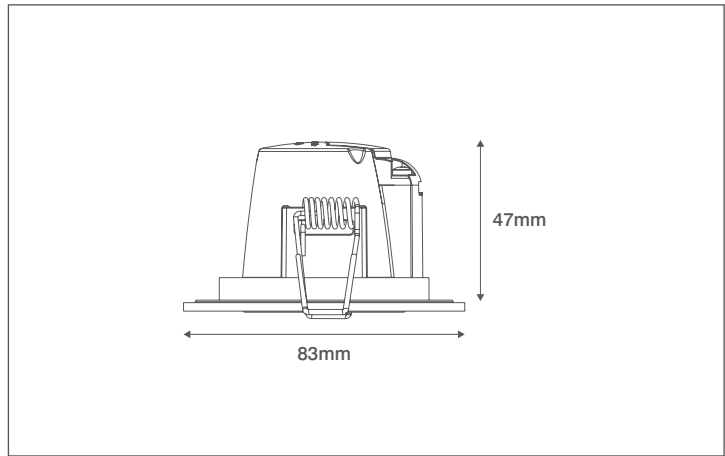

Product Code: OV3500WH5WD

Description: 5.5W LED Dimmable Downlight - IP65 - 2700K - White

General Information

Dimensions	83mm Diameter x 47mm (D)
Materials	Housing: ABS
Finish	White
Product Weight	0.098Kg
Cutout	65-75mm Diameter
Dimmable	Yes
Ingress Protection	IP65
Warranty	2 Years

Accessories

OVSP4120WH	130mm Diameter Converter Plate - White
OVEMCG2305M3	3 Hour Universal Emergency Pack With Pre-wired Flow Connectors

Luminaire Output

Colour Temperature	2700K
CRI	>80
Typical Luminous Flux	230lm
Efficacy	63lm/W
Beam Angle	90°
LED Lifetime (L70)	20,000 Hours